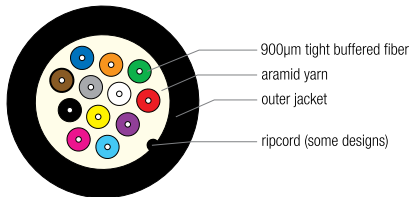

Cable Components

Premise Cable

Fiber Specifications

CORE SIZE/FIBER TYPE	ISO/IEC	MAXIMUM ATTENUATION (dB/km)			OVERFILL LAUNCH MIN. BANDWIDTH (MHz•km)		EMB_c (MHz•km)	GIGABIT ETHERNET MAX. LINK DISTANCE (meters)		10 GIGABIT ETHERNET MAX. LINK DISTANCE (meters)				
		850 nm	1300 nm	1550 nm	850 nm	1300 nm		850 nm	1300 nm	850 nm	1300 nm			
		(6) 62.5 Giga-Link™ 300	OM1	3.5	1.2	N/A		200	600	N/A	300	550	32	—
(5) 50 Giga-Link™ 600	OM2	3.5	1.5	N/A	500	500	N/A	600	600	82	—			
(L) 50 Laser-Link 300	OM3	3	1.2	N/A	1,500	500	2,000	1,000	550	300	—			
(C) 50 Laser-Link 550	OM4	3	1.2	N/A	3,500	500	4,700	1,040	550	550	—			
(W) AFL Wideband Multimode	OM5	3	1.2	N/A	3,500	500	4,700	1,040	550	550	—			
(9) Single-mode (ITU G.652.D/G.657.A1)	OS2	N/A	0.5	0.5	N/A	N/A	N/A	N/A	5,000	N/A	10,000			

Contact the professionals at Fiber Optic Center for a quote or to get more details.

focenter.com • 508-992-6464 | (800) 473-4237 • sales@focenter.com

23 Centre Street • New Bedford, MA 02740 USA