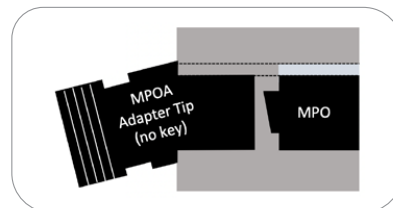

MPO Adapter with Aligned keys (key up/ key up)

Contact the professionals at Fiber Optic Center for a quote or to get more details.

focenter.com • 508-992-6464 | (800) 473-4237 • sales@focenter.com

23 Centre Street • New Bedford, MA 02740 USA

Product data subject to change without notice.