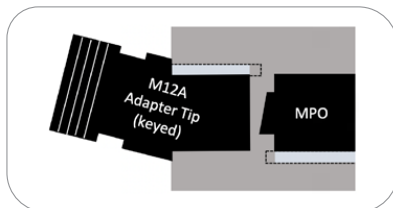

MPO-12/24

MPO-16/32

As shown below, FOCIS Lightning2 adapter tips are available with full keys (specifically for MPO-12 and MPO-16) “partial keys” which enable keyed alignment with MPO-12 and MPO-16 keyed adapters, and without keys

FULL KEY		PARTIAL	NO KEY
			
Centered key (MPO-12/24)	Offset key (MPO-16/32)	Partial key (MPO-12/24 and MPO-16/32)	No key (MPO-12/24 and MPO-16/32)

Angled Connectivity (Single-mode)

The MPO connectors on single-mode MPO trunk cables and single-mode fiber modules use an 8° angle to optimize return loss. To enable inspection of angled MPOs, FOCIS Lightning2 uses inspection tips with a matching angle. As shown below it is important to match the adapter angle with the angle of the single-mode trunk.